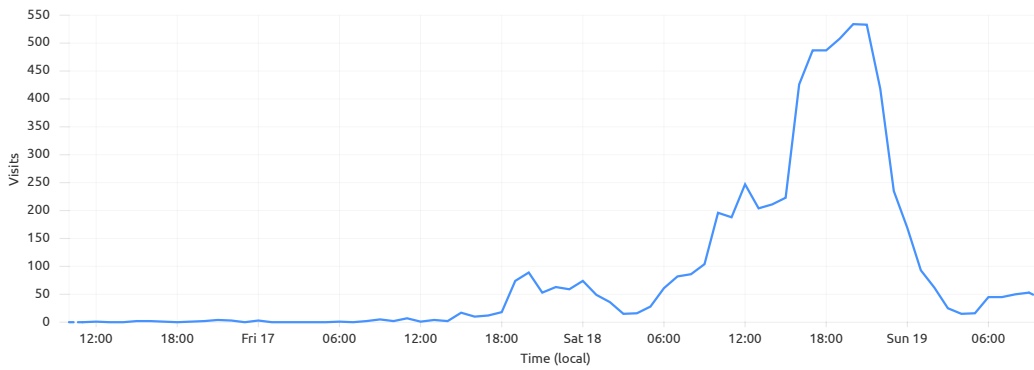

Web Analytics for all sites

Nov 16th 2023 10:39 (UTC +08:00) → Nov 19th 2023 10:39 (UTC +08:00)

Filters:

Host equals tbmc.systemphoenix.net

Path does not equal /reset-password.php

Visits summary

When someone navigates to your website, either directly or from an external referer. One visit can consist of multiple page views.

All Referrer Host Country Path Browser ...

Total

6.5k

○ tbmc.systemphoenix.net

6.5k

Visits by country

Malaysia	5.79k
Singapore	552
Vietnam	90
Brunei Darussalam	32
Unknown states, other entities or organizations	18
Thailand	12
Philippines	4
Indonesia	2
China	1
Australia	0