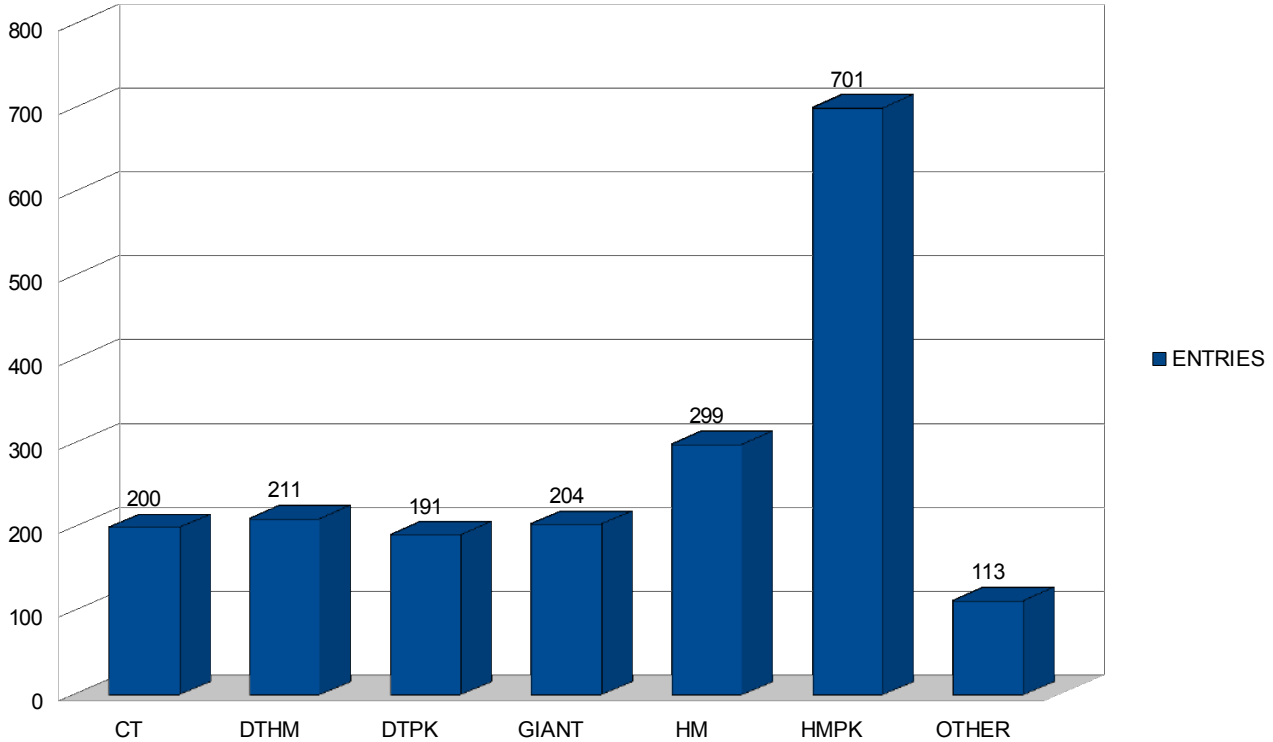

Total Entries : 1919

Total Players : 459

Total Classes : 198

Regular Class Players : 161

Junior Class Players : 229

Anak Class Players : 213

Optional Class Players : 149

Regular and Junior Class Players : 78

Regular, Junior and Anak Class Players : 38

Joining All Class Players : 17

CONGRAT TO ALL WINNERS AND TQ FOR YOUR SUPPORT.

CATEGORY	REGULAR	JUNIOR	ANAK	FEMALE	F&F	TRIAL	SPECIAL	TOTAL
CT	45	70	52	7	26			200
DTHM	37	85	61	6	22			211
DTPK	48	60	45	11	27			191
GIANT	41	62	75	9	17			204
HM	62	138	58	7	34			299
HMPK	238	242	169	12	40			701
OTHER						57	56	113
	471	657	460	52	166	57	56	1919